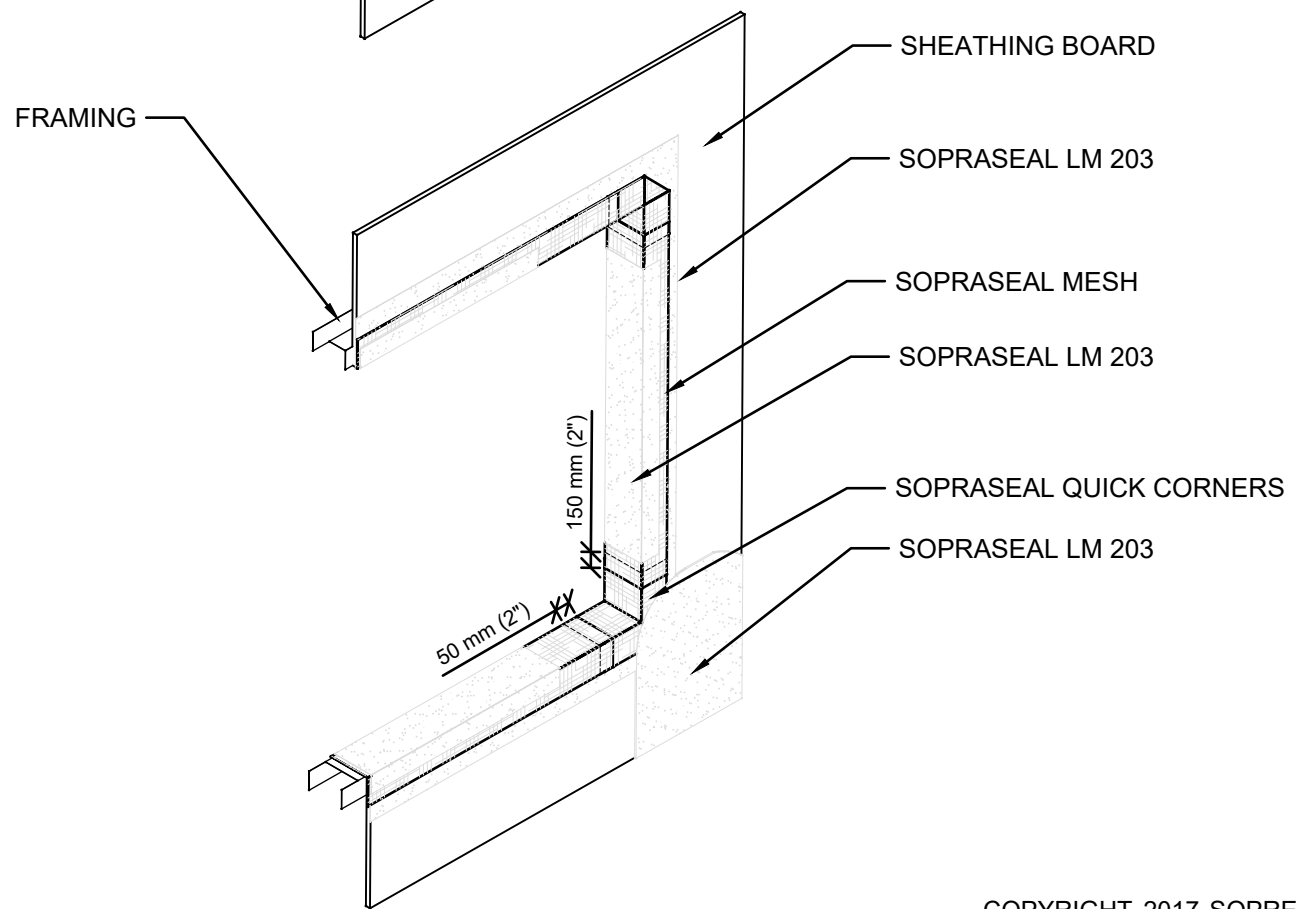

STEP 1

STEP 2

COPYRIGHT 2017 SOPREMA

Title:
WINDOW - SOPRASEAL LM 203

Scale:
N.T.S.

Date:
June 2017

Drawing number:
SOP303-06