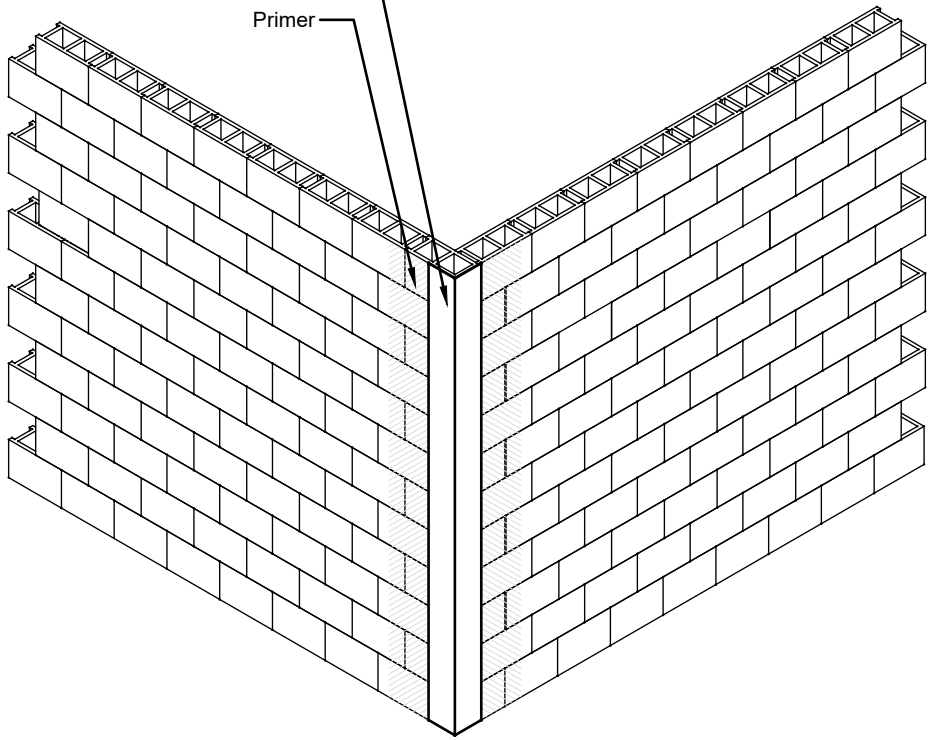

Piece of membrane 6" x 6" (150mm x 150mm)
center on corner
Primer

Piece of membrane 6" x 6" (150mm x 150mm)
center on corner
Primer

COPYRIGHT 2014 SOPREMA

Title:
INSIDE/OUTSIDE CORNER - WALL

Scale:
N.T.S.

Date:
January 2014

Drawing number:
SOP324-01