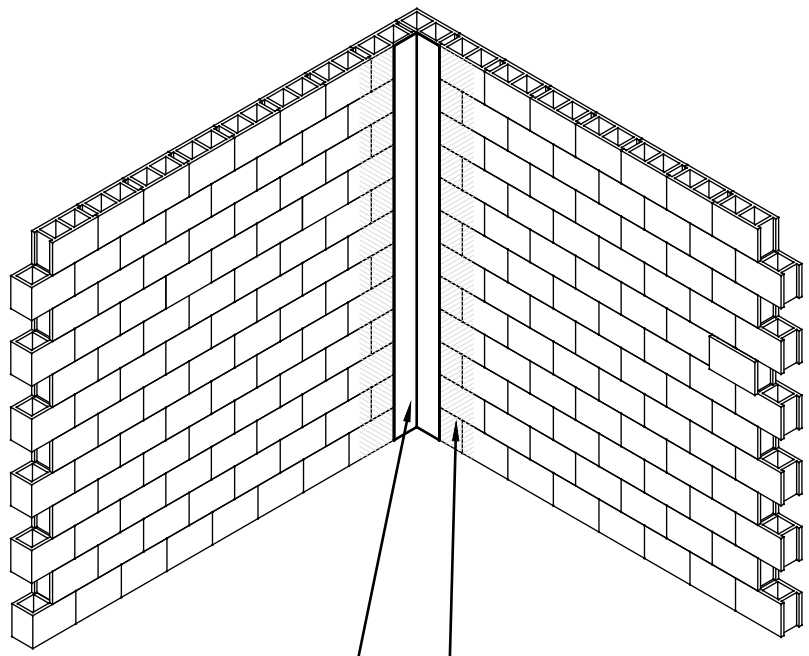

Piece of membrane 6" x 6" (150mm x 150mm)
center on corner
Primer

Piece of membrane 6" x 6" (150mm x 150mm)
center on corner
Primer

COPYRIGHT 2014 SOPREMA

Title:
INSIDE/OUTSIDE CORNER - WALL

Scale:
N.T.S.

Date:
January 2014

Drawing number:
SOP324-01